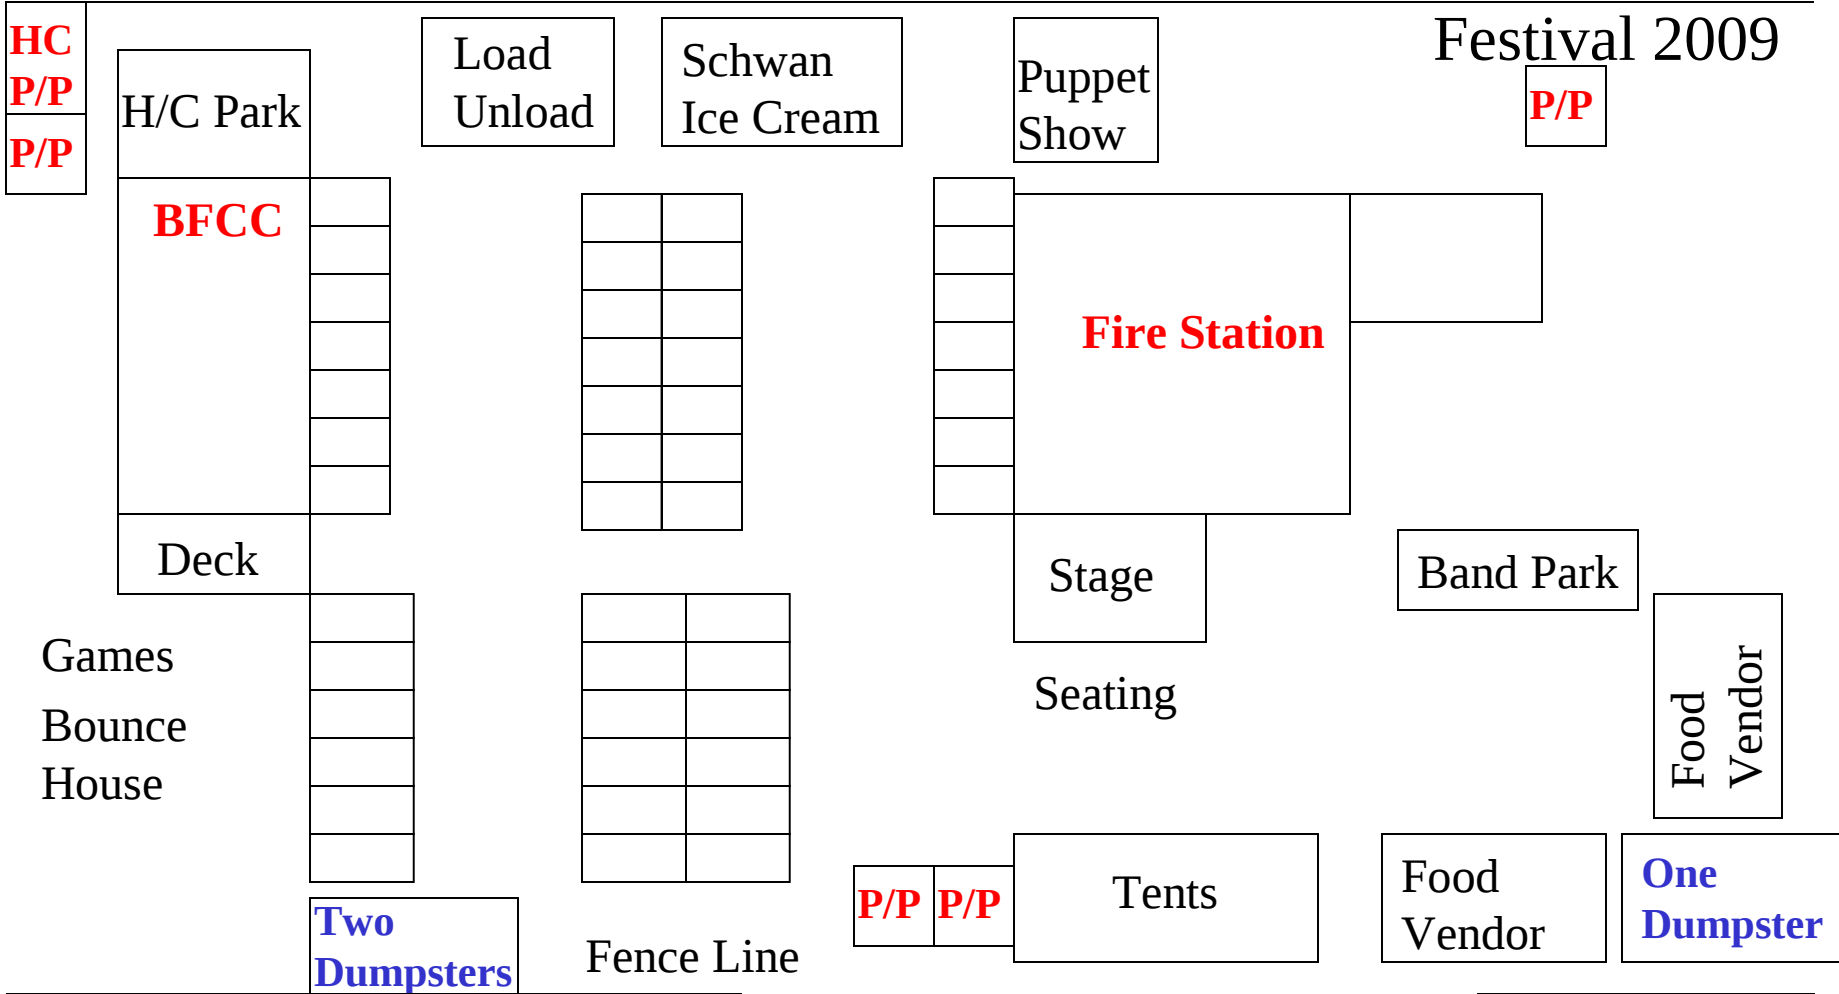

Festival 2009

Shoup

Parade

Parade

Black Forest

**Parade Sign-in
North side of
Shoup, East
of Bridge**

Black Forest Road

Festival 2009

Cross Walk To Trailer Lot →

Dirt Road

Cross Walk

Black Forest Road

Drunk Driving

Food Vendor

Food Vendor

Vacant Building

One Dumpster

Bounce House & Animal Displays

UNEK Cabins

BF Center

Fire House BBQ

P/P

Realtor Crafts

Rockin B

Shoup Road

Black Forest Road

Keepers

Summer Band

Festival 2009

First
Step

BF Community Church

Lutheran Church