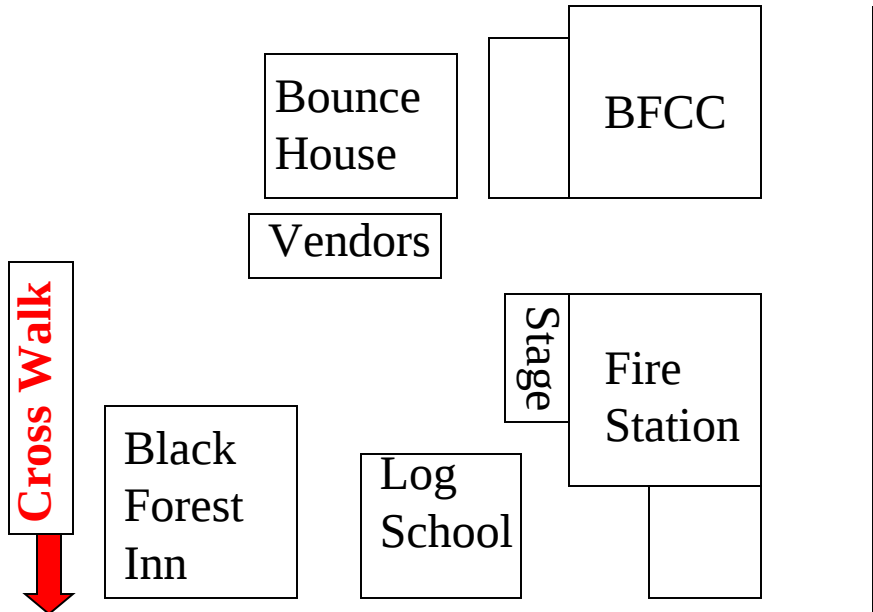

Festival 2009

Shoup

Parade

Parade

Black Forest

**Parade Sign-in
North side of
Shoup, East
of Bridge**

Black Forest Road

Festival 2009

Cross Walk To Trailer Lot →

Dirt Road

Cross Walk

Black Forest Road

Drunk Driving

Food Vendor

Food Vendor

Vacant Building

One Dumpster

Bounce House & Animal Displays

UNEK Cabins

BF Center

Fire House BBQ

P/P

Realtor Crafts

Rockin B

Shoup Road

Black Forest Road

Keepers

Summer Band

Festival 2009

First
Step

BF Community Church

Lutheran Church