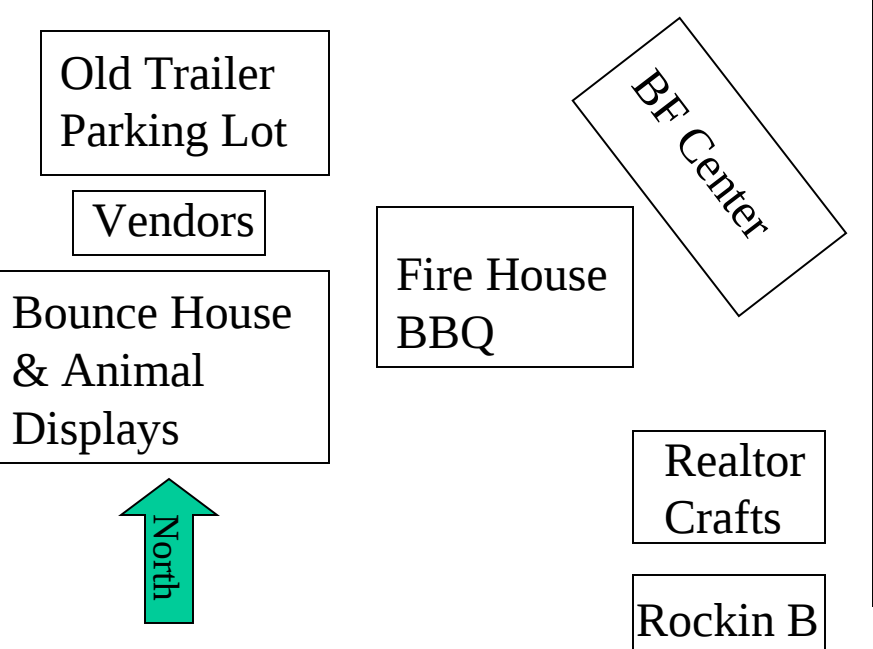

Festival 2009

Shoup

Parade

Parade

Black Forest

**Parade Sign-in
North side of
Shoup, East
of Bridge**

Black Forest Road

Festival 2009

Cross Walk To Trailer Lot →

Dirt Road

Cross Walk

Black Forest Road

Drunk Driving

Food Vendor

Food Vendor

Vacant Building

One Dumpster

Bounce House & Animal Displays

UNEK Cabins

BF Center

Fire House BBQ

P/P

Realtor Crafts

Rockin B

Shoup Road

Black Forest Road

Keepers

Summer Band

Festival 2009

First
Step

BF Community Church

Lutheran Church